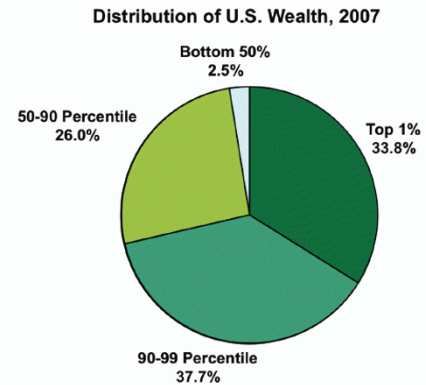

# OCCUPY ALBANY

OCCUPYALBANY.ORG | Academy Park, Albany

General Assembly: 5:30 M-F, 3pm Weekends

- **Half of America has 2.5% of the wealth**
  - **Real average earnings have not increased in 50 years**  
via [businessinsider.com](http://businessinsider.com)  
[occupyalbany.proboards.com](http://occupyalbany.proboards.com)  
[facebook.com/occupyalbanyny](http://facebook.com/occupyalbanyny)  
[twitter.com/occupy\\_albany](http://twitter.com/occupy_albany)