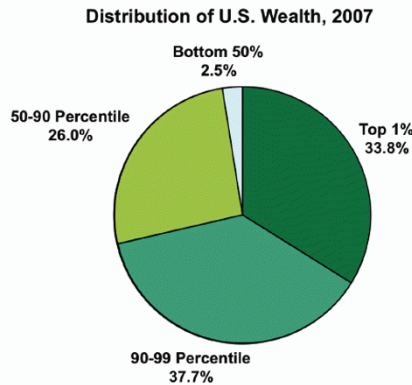

# OCCUPY ALBANY

OCCUPYALBANY.ORG | Academy Park, Albany

General Assembly: 5:30 M-F, 3pm Weekends

- **Half of America has 2.5% of the wealth**
  - **Real average earnings have not increased in 50 years**  
via [businessinsider.com](http://businessinsider.com)  
[occupyalbany.proboards.com](http://occupyalbany.proboards.com)  
[facebook.com/occupyalbanyny](http://facebook.com/occupyalbanyny)  
[twitter.com/occupy\\_albany](http://twitter.com/occupy_albany)