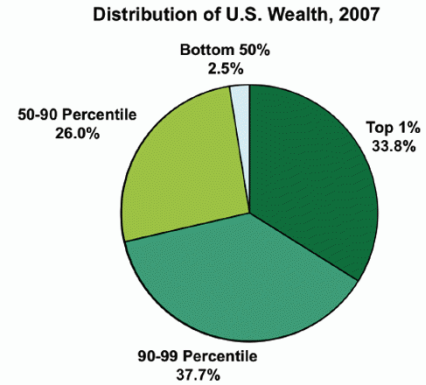

# OCCUPY ALBANY

OCCUPYALBANY.ORG | Academy Park, Albany

General Assembly: 5:30 M-F, 3pm Weekends

- **Half of America has 2.5% of the wealth**
  - **Real average earnings have not increased in 50 years**  
via [businessinsider.com](http://businessinsider.com)  
[occupyalbany.proboards.com](http://occupyalbany.proboards.com)  
[facebook.com/occupyalbanyny](http://facebook.com/occupyalbanyny)  
[twitter.com/occupy\\_albany](http://twitter.com/occupy_albany)