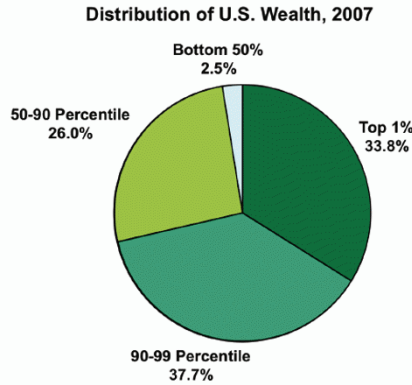

# OCCUPY ALBANY

OCCUPYALBANY.ORG | Academy Park, Albany

General Assembly: 5:30 M-F, 3pm Weekends

- **Half of America has 2.5% of the wealth**
  - **Real average earnings have not increased in 50 years**  
via [businessinsider.com](http://businessinsider.com)  
[occupyalbany.proboards.com](http://occupyalbany.proboards.com)  
[facebook.com/occupyalbanyny](http://facebook.com/occupyalbanyny)  
[twitter.com/occupy\\_albany](http://twitter.com/occupy_albany)